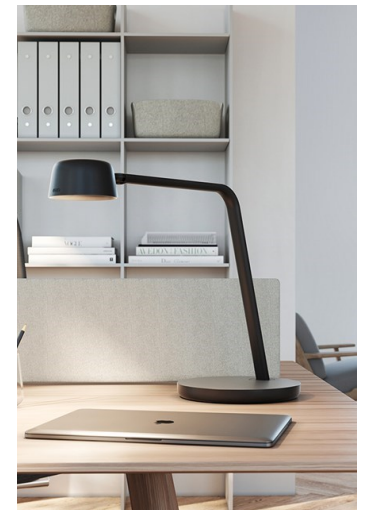

- Edge clamp (optional table base)
- Energy efficient LED / auto shut-off / dimmable
- Freedom of movement places the light exactly where needed
- Comes in silver grey, black, or white; custom colors available

Motus Table sets the new benchmark for task lighting with leading-edge technology and ergonomics — all with Luxo's signature distinctive high design from Scandinavia.

- Dim to warm technology allows users to set the mood
- Energy efficient / auto shut-off / dimmable
- Effortlessly direct the light with three-point shade maneuverability
- Choose from standard base, edge clamp, surface mount, or inductive base for charging smart phones.
- Comes in white or black; NEW custom Scandinavian colors available